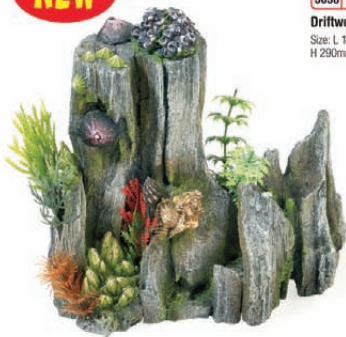

NEW

3058 PACK: 1 unit ▶

Driftwood Pinnacle

Size: L 175mm x W 125mm x H 290mm

◀ **3167** PACK: 1 unit

Wood with Plants

Size: L 210mm x W 95mm x H 210mm

2613 PACK: 1 unit ▼

Driftwood with Plants

Size: L 700mm x W 190mm x H 300mm

700mm